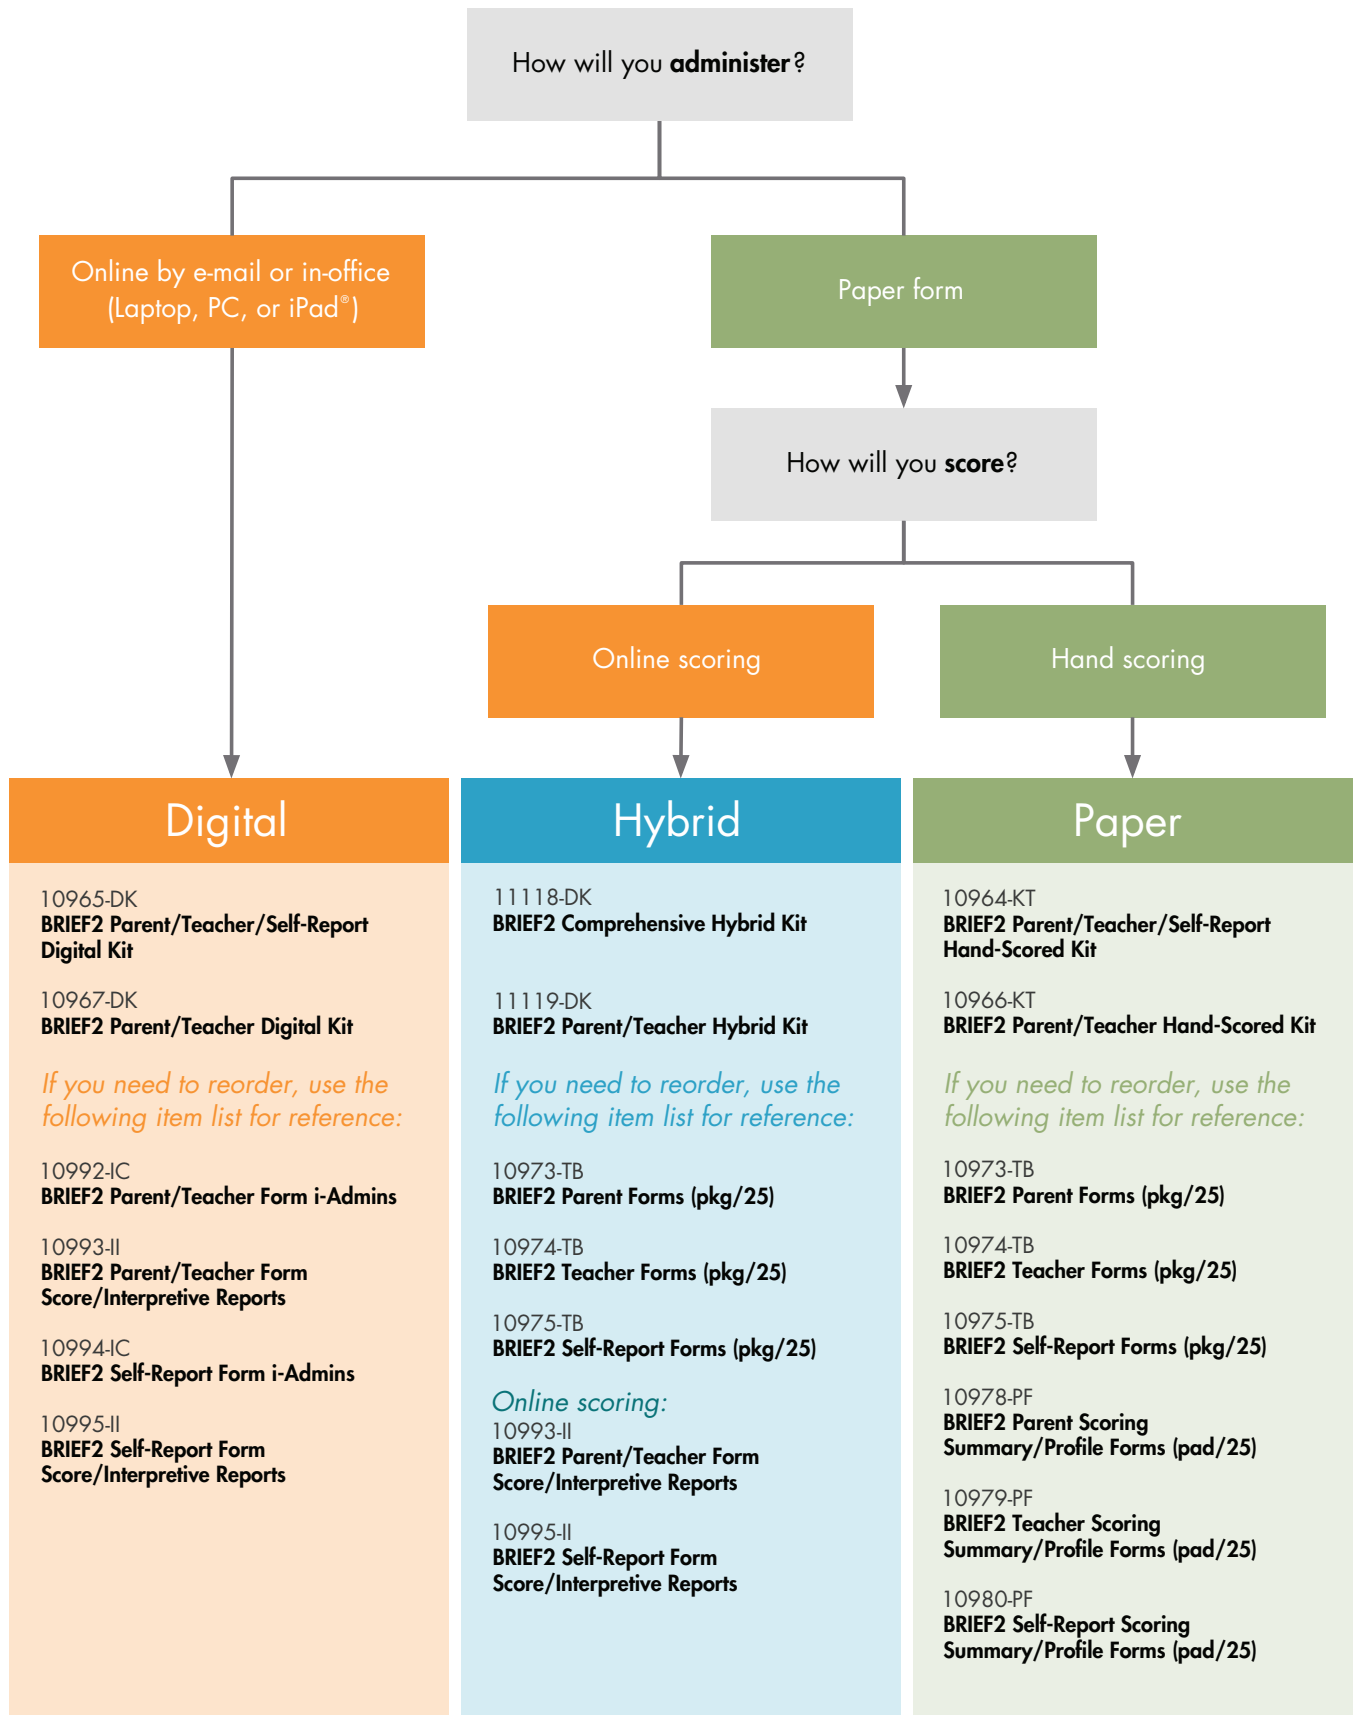

Make the right BRIEF2 purchase!

Note: All online scoring and reporting listed is done through our online assessment platform, PARiConnect (pariconnect.com). A screening version of the BRIEF2 is also available but is not listed above.